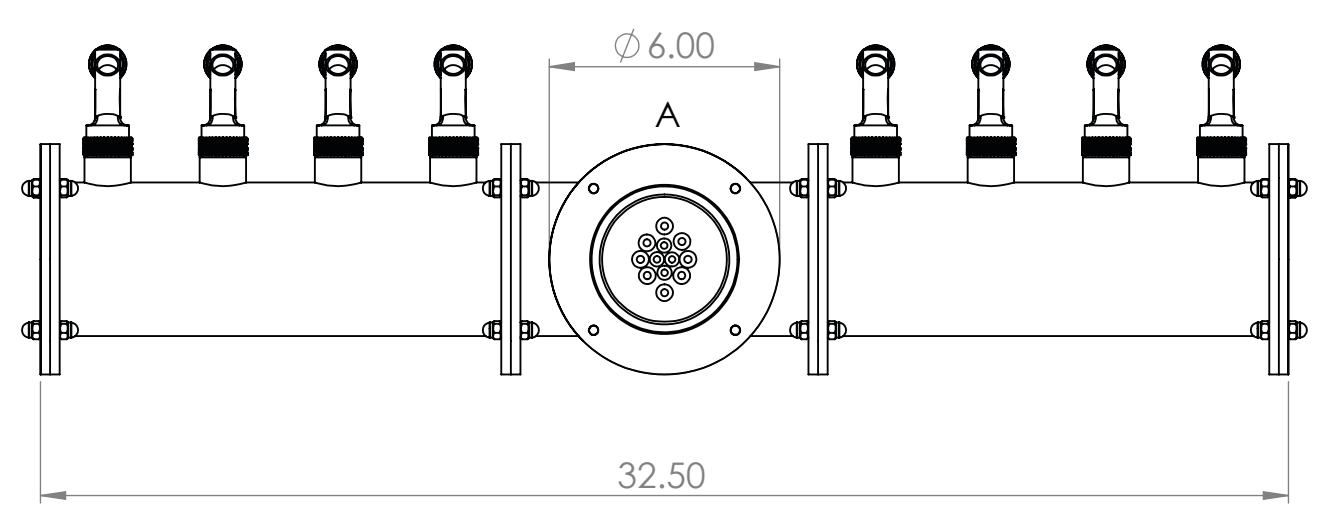

304SS tube connected to CBS NSF Flexible Total Barrier Tubing to 15lbs of Restriction

Suggested Drip Tray:  
 BB701336 - 36" x 7" BSS Drip Tray  
 BB702436 - 36" x 7" BSS Spray Drip Tray

Name		Date		Title:	
Drawn By:	Chillmax Beverages Solutions ,LLC	11/22/2024		8T(3"OC) CANDY COPPER	
Approved By:	Production Manager			CONDOR "T" CH-MX CLD	
Material:	304 SS	Finish:	CANDY COPPER	Part Number:	BB101810-CC-08GC
Unless otherwise mentioned, dimensions are inches.				Revision:	
				Scale:	1:5